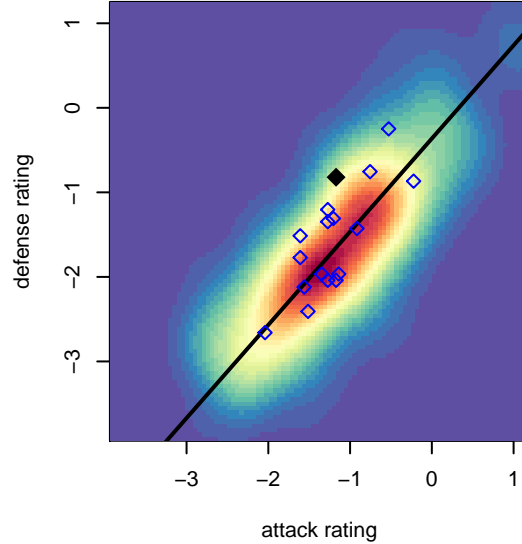

2014 Spr PSPL-Inland Div 1 U11

2014 WA Cup GU11 Silver/Bronze U11

ASE Royal G03
Dots are actual minus expected GF (blue circles) and GA (red triangles).
Blue line is smoothed change in attack strength. Red is smoothed change in defense strength.

**attack and defense variance (black dot)
relative to other teams
and top 10 in region**

**attack and defense rating
relative to others at age
and all opponents in last 13 months**

Performance relative to 13 month average