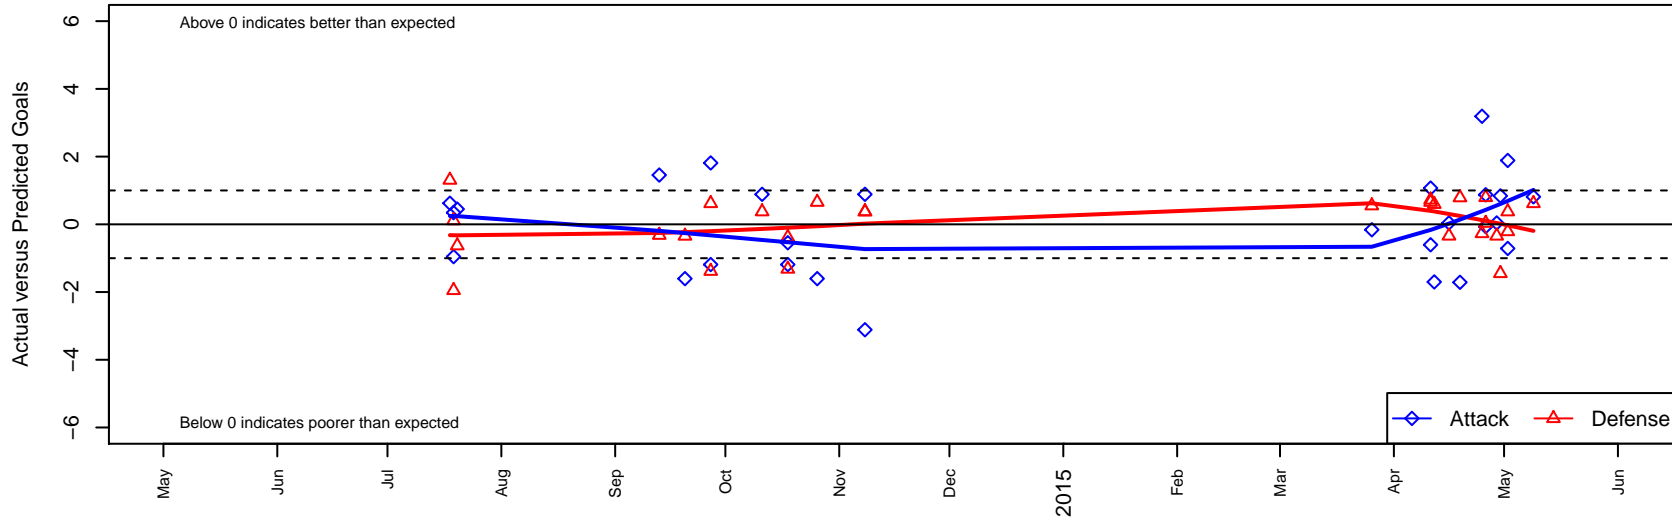

2014 Spr PSPL-Inland Div 1 U11

2014 WA Cup GU11 Silver/Bronze U11

ASE Royal G03
Dots are actual minus expected GF (blue circles) and GA (red triangles).
Blue line is smoothed change in attack strength. Red is smoothed change in defense strength.

**attack and defense variance (black dot)
relative to other teams
and top 10 in region**

**attack and defense rating
relative to others at age
and all opponents in last 13 months**

Performance relative to 13 month average