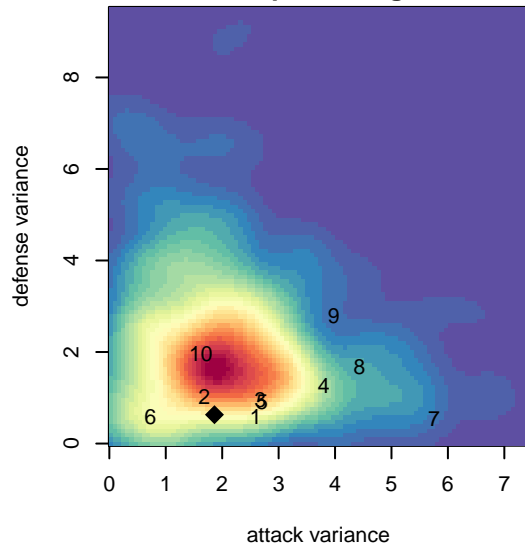

2014 Spr PSPL-Inland Div 1 U11

2014 WA Cup GU11 Silver/Bronze U11

ASE Royal G03
Dots are actual minus expected GF (blue circles) and GA (red triangles).
Blue line is smoothed change in attack strength. Red is smoothed change in defense strength.

**attack and defense variance (black dot)
relative to other teams
and top 10 in region**

**attack and defense rating
relative to others at age
and all opponents in last 13 months**

Performance relative to 13 month average