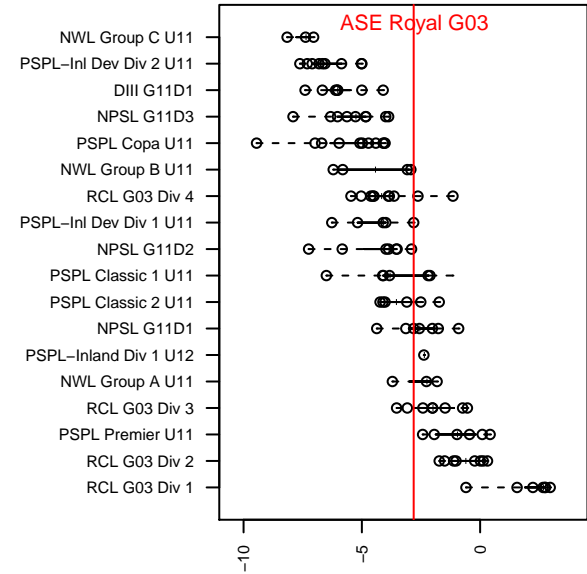

2014 Spr PSPL-Inland Div 1 U11

2014 WA Cup GU11 Silver/Bronze U11

ASE Royal G03
Dots are actual minus expected GF (blue circles) and GA (red triangles).
Blue line is smoothed change in attack strength. Red is smoothed change in defense strength.

**attack and defense variance (black dot)
relative to other teams
and top 10 in region**

**attack and defense rating
relative to others at age
and all opponents in last 13 months**

Performance relative to 13 month average